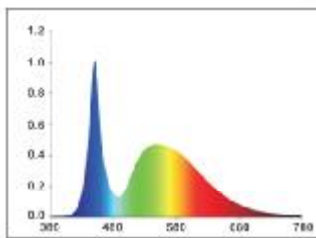

HLG

Hy-Light Group, Inc

LED Lighting
for Plant Growth

HLGVRDS Series

S Series

Dimensions (inches/millimeters)

Wattage	A	B	C	D	Weight
80	11.7 (298)	11.5 (292)	5.3 (135)	6.4 (163)	7.6 lbs.

Distribution Curve Flux

VW - Very Wide

Plant Growth Stage

Vegetative

Veg/Clone Footprint: 3' x 3'

Direct Replacement for (8) lamp T-5HO (432 watts)

Housing: Die cast aluminum

Finish: White powder coat that is corrosion and static resistant

Warranty: 5-years

Company Code	Growth Stage	Shape	Wattage Voltage	Finish	Optic	Included
HLG	V (Vegetative)	RD (Round)	80W 120/240	W (White)	VW (Very Wide)	Manual Dimming 100%, 75%, 50% 15' Cord and 120V Plug