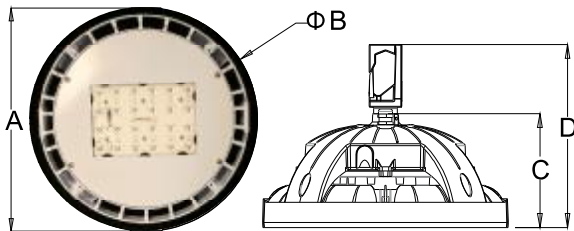

HLG

Hy-Light Group, Inc

LED Lighting
for Plant Growth

HLGVRDS Series

S Series

Dimensions (inches/millimeters)

Wattage	A	B	C	D	Weight
80	11.7 (298)	11.5 (292)	5.3 (135)	6.4 (163)	7.6 lbs.

Distribution Curve Flux

VW - Very Wide

Plant Growth Stage

Vegetative

Veg/Clone Footprint: 3' x 3'

Direct Replacement for (8) lamp T-5HO (432 watts)

Housing: Die cast aluminum

Finish: White powder coat that is corrosion and static resistant

Warranty: 5-years

Company Code	Growth Stage	Shape	Wattage Voltage	Finish	Optic	Included
HLG	V (Vegetative)	RD (Round)	80W 120/240	W (White)	VW (Very Wide)	Manual Dimming 100%, 75%, 50% 15' Cord and 120V Plug