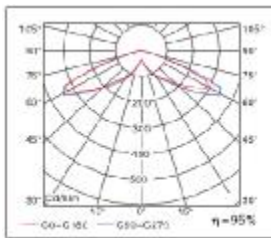

HLG

Hy-Light Group, Inc

LED Lighting
for Plant Growth

HLGVRDS Series

S Series

Dimensions (inches/millimeters)

Wattage	A	B	C	D	Weight
80	11.7 (298)	11.5 (292)	5.3 (135)	6.4 (163)	7.6 lbs.

Distribution Curve Flux

VW - Very Wide

Plant Growth Stage

Vegetative

Veg/Clone Footprint: 3' x 3'

Direct Replacement for (8) lamp T-5HO (432 watts)

Housing: Die cast aluminum

Finish: White powder coat that is corrosion and static resistant

Warranty: 5-years

Company Code	Growth Stage	Shape	Wattage Voltage	Finish	Optic	Included
HLG	V (Vegetative)	RD (Round)	80W 120/240	W (White)	VW (Very Wide)	Manual Dimming 100%, 75%, 50% 15' Cord and 120V Plug