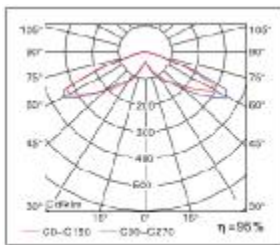

HLGVDRMVW200

HLG

Hy-Light Group, Inc

LED Lighting
for Plant Growth

HLGVRM Series

M Series

Dimensions (inches/millimeters)

Wattage	A	B	C	D	Weight
200	15.3 (388)	15.0 (380)	6.5 (164)	8.5 (215)	13 lbs.

Distribution Curve Flux

VW - Very Wide

Plant Growth Stage

Vegetative

Vegetative Footprint: 4' x 4'
 Direct Replacement for (8) lamp T-5HO (432 watts)
 Housing: Die cast aluminum
 Finish: White powder coat that is corrosion and static resistant
 Fixture Hanging: Heavy duty industrial latch hook
 Heatsink: Substantial, passive, high performance aluminum
 Lens: Optical grade polycarbonate, Anti UV
 LED Modules: IP65
 Beam Angles: VW (Very Wide)
 LED Drivers: Constant current, Efficiency up to 92%, PF ≥ 0.95%
 Warranty: 5-years

Company Code	Growth Stage	Shape	Wattage Voltage	Finish	Optic	Included
HLG	V (Vegetative)	RD (Round)	200W 120/240	W (White)	VW (Very Wide)	Manual Dimming 100%, 75%, 50% 15' Cord and 120V Plug