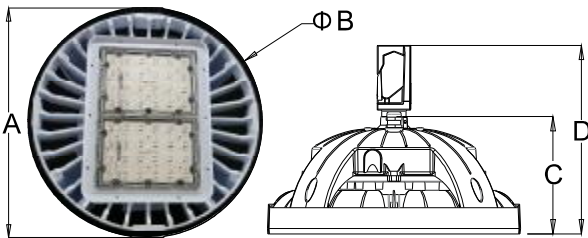

HLGVDRMVW200

HLG

Hy-Light Group, Inc

LED Lighting
for Plant Growth

HLGVRM Series

M Series

Dimensions (inches/millimeters)

Wattage	A	B	C	D	Weight
200	15.3 (388)	15.0 (380)	6.5 (164)	8.5 (215)	13 lbs.

Distribution Curve Flux

VW - Very Wide

Plant Growth Stage

Vegetative

Vegetative Footprint: 4' x 4'
 Direct Replacement for (8) lamp T-5HO (432 watts)
 Housing: Die cast aluminum
 Finish: White powder coat that is corrosion and static resistant
 Fixture Hanging: Heavy duty industrial latch hook
 Heatsink: Substantial, passive, high performance aluminum
 Lens: Optical grade polycarbonate, Anti UV
 LED Modules: IP65
 Beam Angles: VW (Very Wide)
 LED Drivers: Constant current, Efficiency up to 92%, PF ≥ 0.95%
 Warranty: 5-years

Company Code	Growth Stage	Shape	Wattage Voltage	Finish	Optic	Included
HLG	V (Vegetative)	RD (Round)	200W 120/240	W (White)	VW (Very Wide)	Manual Dimming 100%, 75%, 50% 15' Cord and 120V Plug