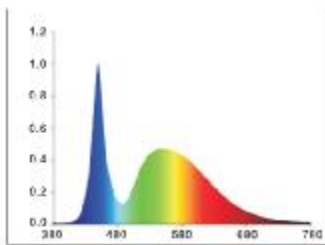

HLGVDRMVW200

HLG

Hy-Light Group, Inc

LED Lighting
for Plant Growth

HLGVRM Series

M Series

Dimensions (inches/millimeters)

Wattage	A	B	C	D	Weight
200	15.3 (388)	15.0 (380)	6.5 (164)	8.5 (215)	13 lbs.

Distribution Curve Flux

VW - Very Wide

Plant Growth Stage

Vegetative

Vegetative Footprint: 4' x 4'
 Direct Replacement for (8) lamp T-5HO (432 watts)
 Housing: Die cast aluminum
 Finish: White powder coat that is corrosion and static resistant
 Fixture Hanging: Heavy duty industrial latch hook
 Heatsink: Substantial, passive, high performance aluminum
 Lens: Optical grade polycarbonate, Anti UV
 LED Modules: IP65
 Beam Angles: VW (Very Wide)
 LED Drivers: Constant current, Efficiency up to 92%, PF ≥ 0.95%
 Warranty: 5-years

Company Code	Growth Stage	Shape	Wattage Voltage	Finish	Optic	Included
HLG	V (Vegetative)	RD (Round)	200W 120/240	W (White)	VW (Very Wide)	Manual Dimming 100%, 75%, 50% 15' Cord and 120V Plug